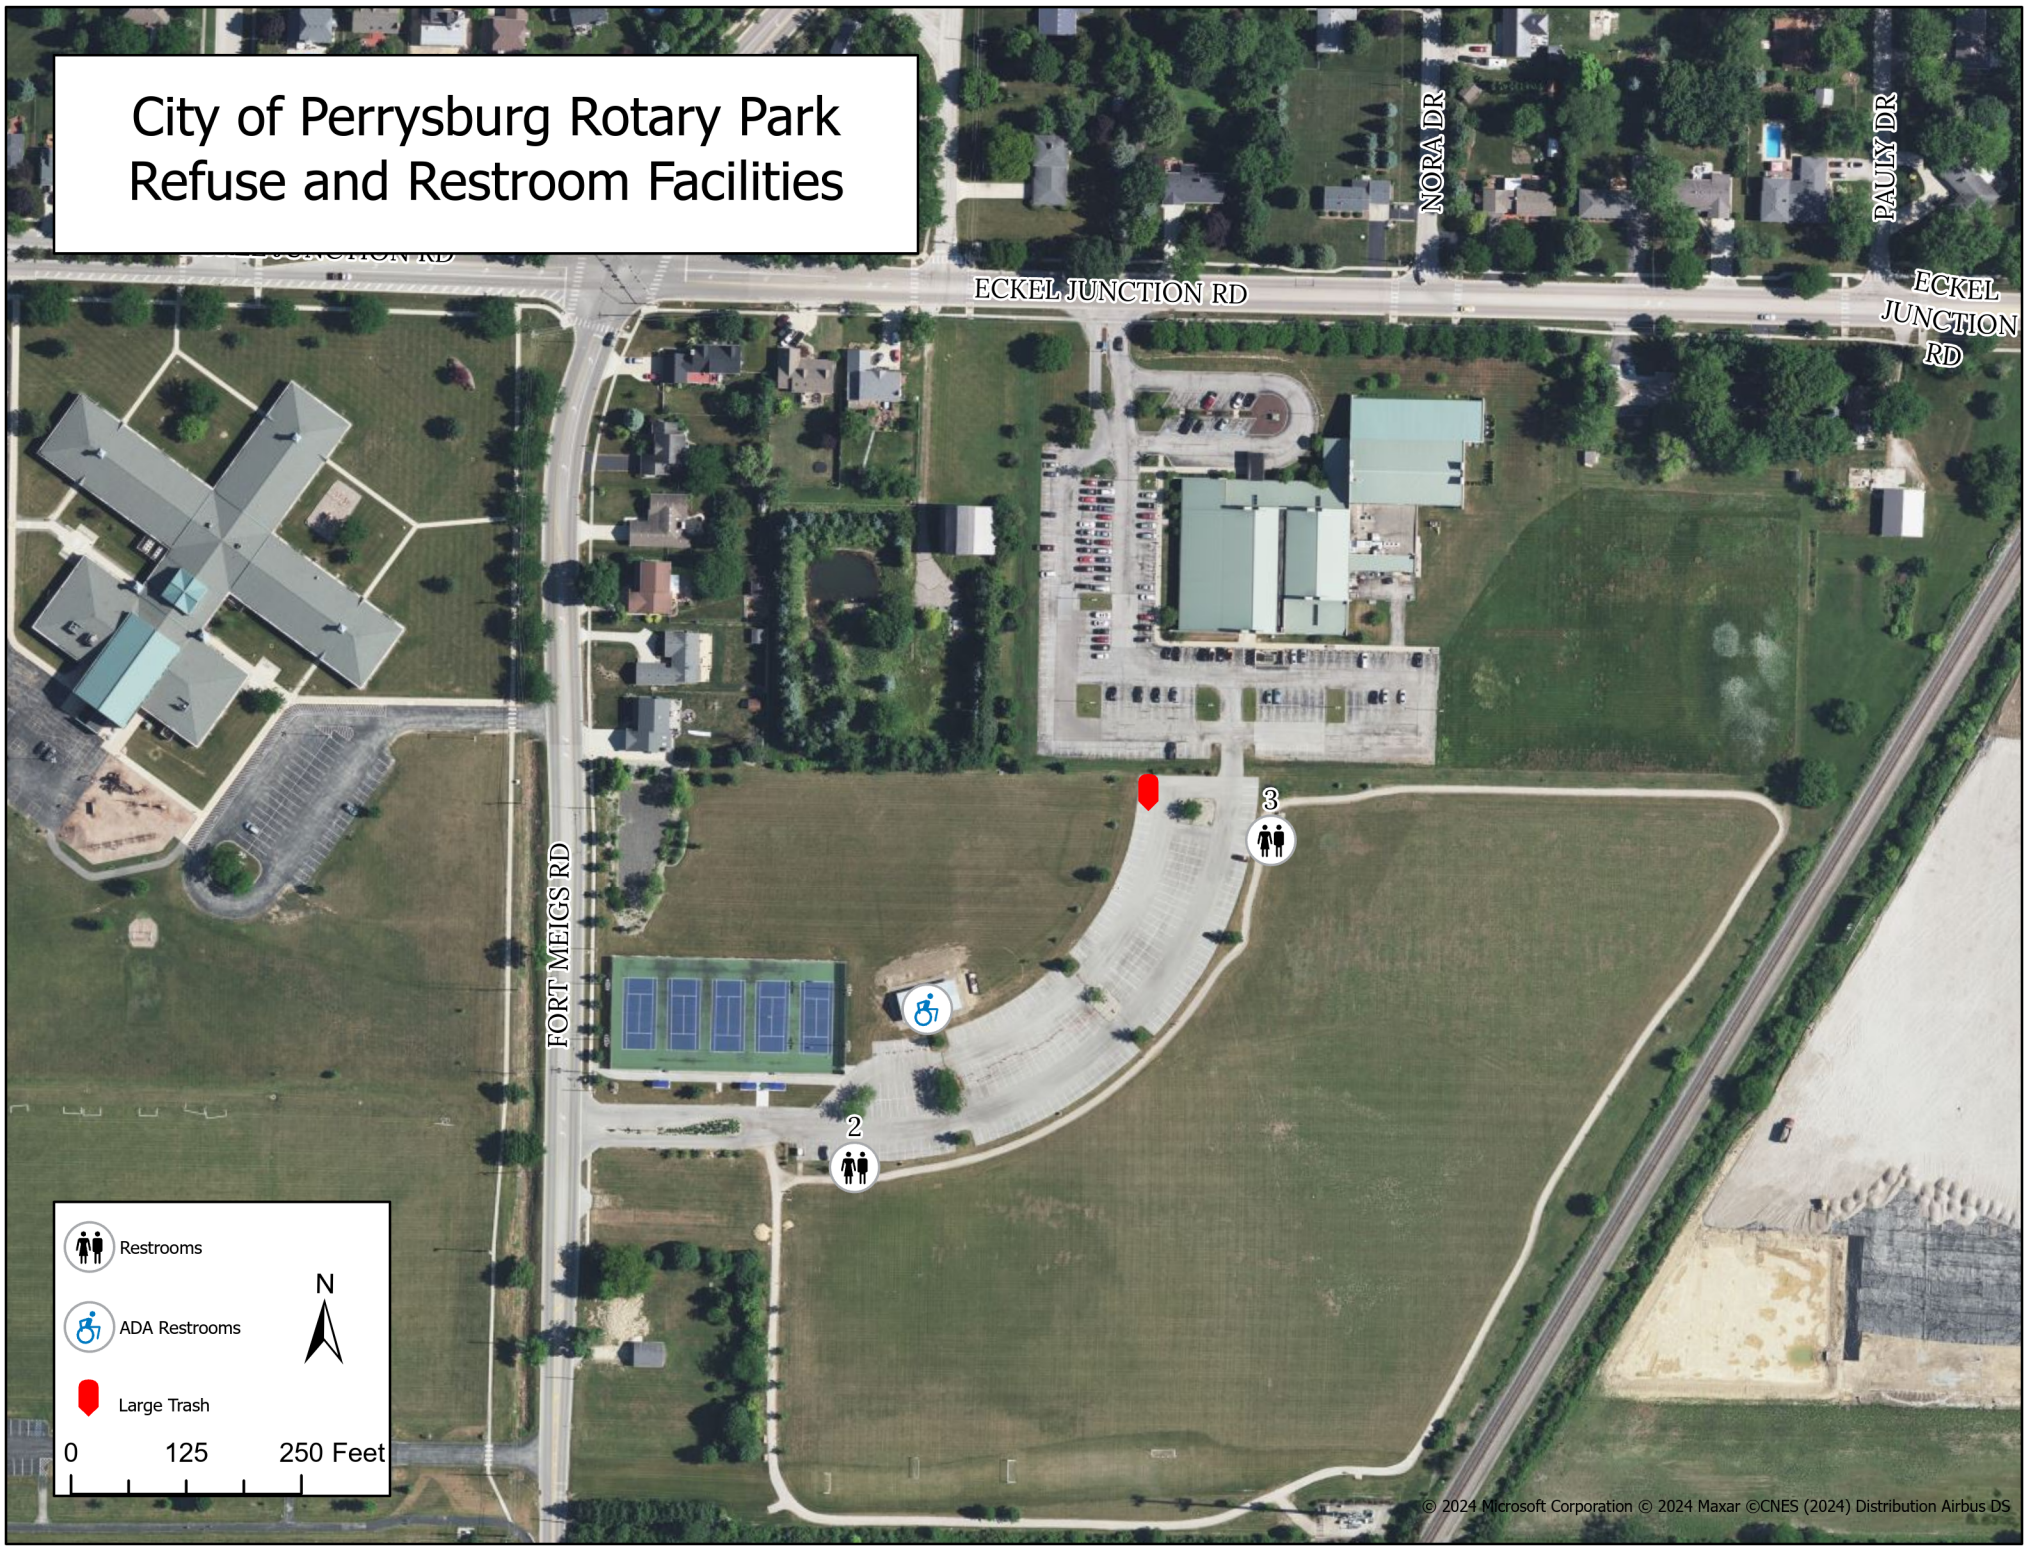

# City of Perrysburg Rotary Park Refuse and Restroom Facilities

 Restrooms

 ADA Restrooms

 Large Trash

0    125    250 Feet

N